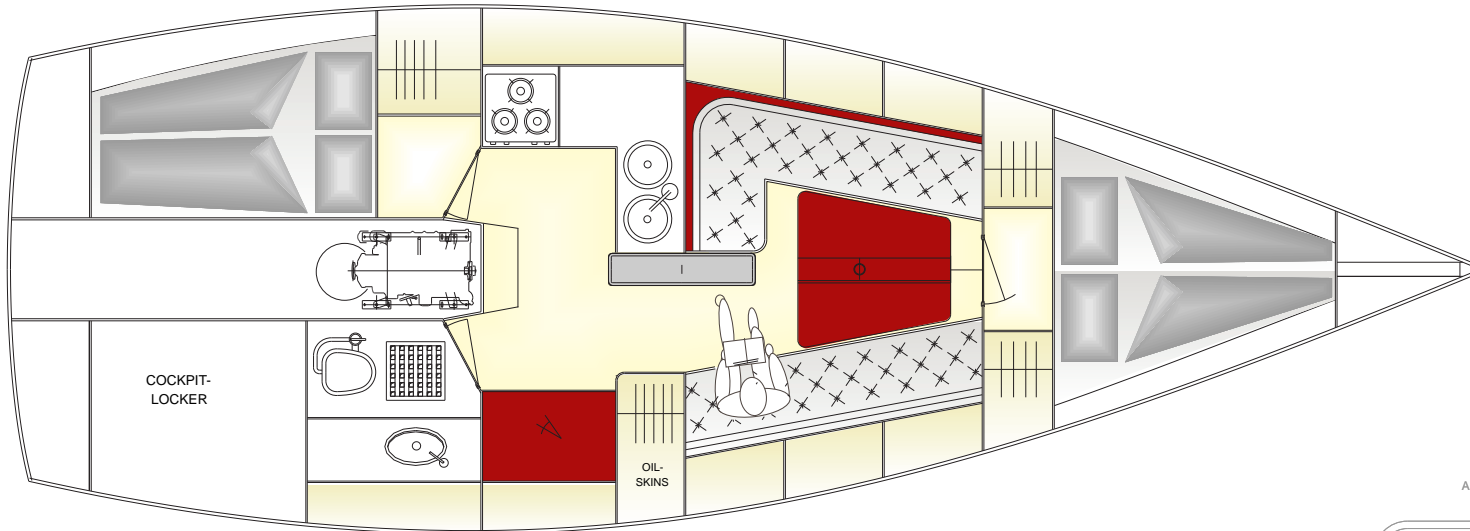

CAPE 34 C

LOA 10.46 m
 LWL 9.36 m
 BEAM 3.75 m
 DRAFT 0.90 / 2.30 m
 DISPL. 4.5 t

THE COPYRIGHT OF THIS DRAWING IS EXPRESSLY RESERVED
 AND NO PART OF IT MAY BE COPIED WITHOUT THE DESIGNER'S PERMISSION

	BERCKEMEYER YACHT DESIGN		
	STRANDSTR. 34 24235 STEIN / GERMANY info@berckemeyer-yacht.de		
	CLIENT:	GENERAL	SCALE:
	TITLE:	STUDY PLAN	
YACHT:	CAPE 34C		
DRAWING:	CA34C 01	DATE:	30.9.04