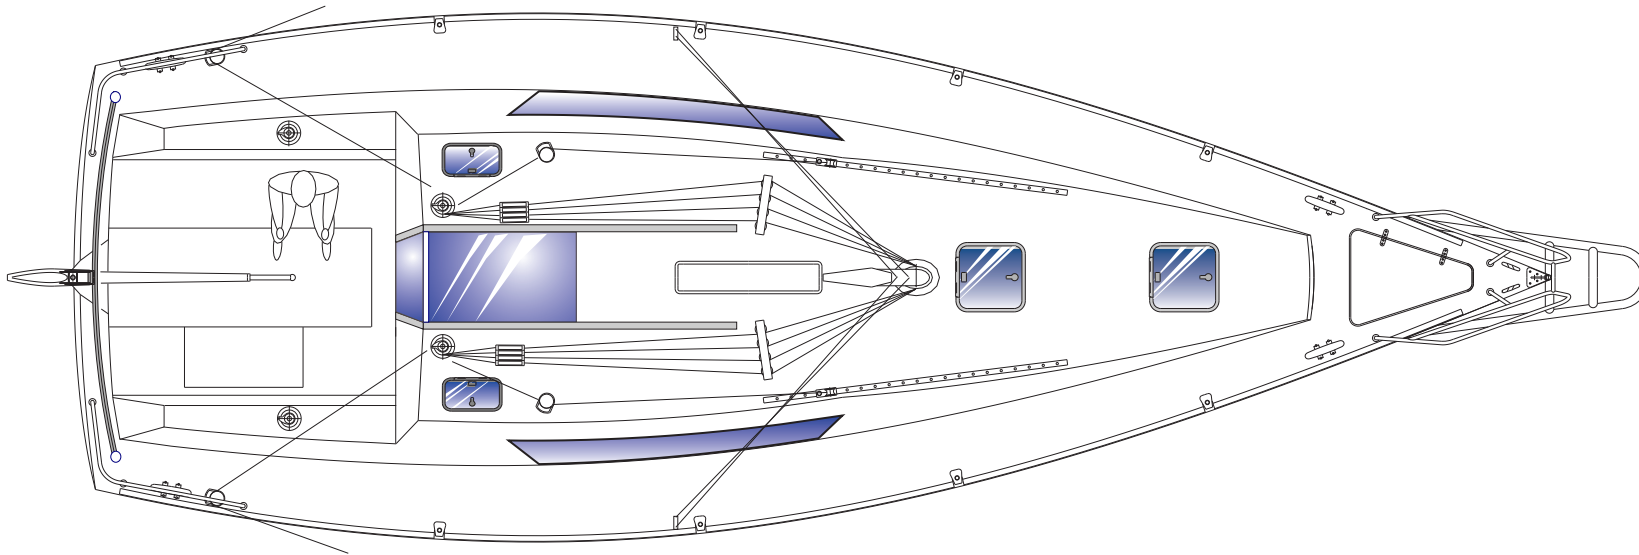

CAPE 34 C

LOA 10.46 m
 LWL 9.36 m
 BEAM 3.75 m
 DRAFT 0.90 / 2.30 m
 DISPL. 4.5 t

THE COPYRIGHT OF THIS DRAWING IS EXPRESSLY RESERVED
 AND NO PART OF IT MAY BE COPIED WITHOUT THE DESIGNER'S PERMISSION

	BERCKEMEYER YACHT DESIGN		
	STRANDSTR. 34 24235 STEIN / GERMANY info@berckemeyer-yacht.de		
	CLIENT:	GENERAL	SCALE:
	TITLE:	STUDY PLAN	
YACHT:	CAPE 34C		
DRAWING:	CA34C 01	DATE:	30.9.04